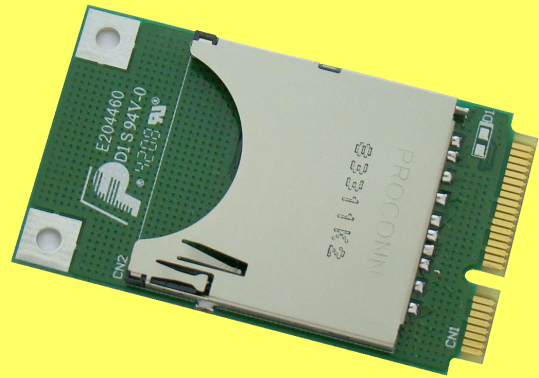

MiniCard adapter for SD card

MR04

MR04 MiniCard adapter for SD card is low-cost SSD and Ready-boost solution for laptop computers. Your SD card can easily fit into the MiniCard slot of newer laptops with MR04 mini-card adapter.

The MR04 was the best of the external drives. Solid State Drive (SSD) that delivers extra memory and reliably backs up your important data without cables and the protrusion of other, more awkward external storage devices.

Boosts System Performance in Windows Vista. Ideal for use with Windows Vista the ExpressCard SSD is enhanced for use with ReadyBoost? A Windows feature allows you to boost your system performance with fast caching directly to the SD Card. This allows you to access the data stored on your SD card faster than accessing it from your hard disk drive. And PC users can partition the drive for both ReadyBoost and storage/backup for ultimate convenience.

Key Features

- Designed for use with laptop / netbook computers.
- Super low power consumption and light weight, comparing to traditional HDs..
- Extreme high speed: Transfer files up to 25MB/sec. 50MHz(max)/4bit for SDHC.
Note: Actual throughput may vary based on the SD card speed and computer configuration.
- Compatible with Windows Vista (Ready Boost Function).
- SD card Capacity: up to 32GB
- Supports Smartcard Vcc 1.8V 3V 5V