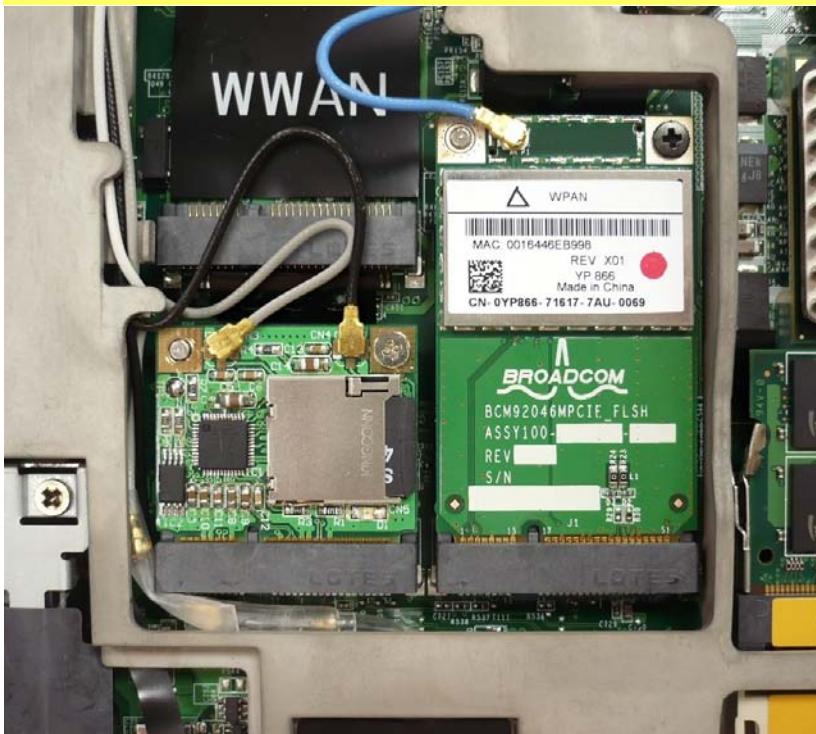

MR09R

Half size of mPCIe adapter for microSD card

Smallest Size Card Featuring the Power, Reliability and Speed of the SD card

MR09R Mini-Card adapter for SD card is low-cost SSD and Ready-boost solution for laptop computers. Your SD card can easily fit into the half size of Mini Card slot of newer laptops with MR09R

The MR09R was the best of the external drives. Solid State Drive (SSD) that delivers extra memory and reliably backs up your important data without cables and the protrusion of other, more awkward external storage devices.

Boosts System Performance in Windows 7. Ideal for use with the minicard SSD is for ReadyBoost. A Windows feature allows you to boost your system performance with fast caching directly to the SD Card. This allows you to access the data stored on your SD card faster than accessing it from your hard disk drive. And PC users can partition the drive for both Ready Boost and storage/backup for ultimate convenience.

Key Features

- Designed for use with laptop / netbook computers.
 - Add IPX connector for Antenna
 - Super low power consumption and light weight, comparing to traditional HDDs..
 - Extreme high speed: Transfer files up to 25MB/sec. 50MHz(max)/4bit for SDHC.
- Note: Actual throughput may vary based on the SD card speed and computer configuration.
- Compatible with Windows 7 / Vista / XP sp3 (Use Microsoft Inbox driver, NO need install special driver)