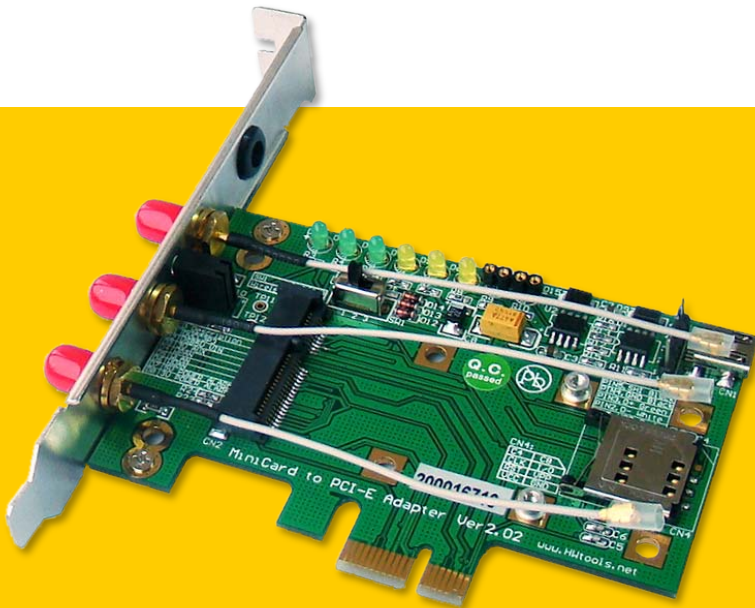

Mini PCI-E to PCI-E adapter ver2.03

MP2A

The MP2A passive adapter is designed for desktop PCs that convert Mini-Card to USB port or standard PCI-Express 1x slot.

You can insert your USB type minicard to this adapter then plug to USB port through USB cable.

Or insert your PCI-E type mini-card into this adapter then insert to PCI-E 1x connector

Function:

- Allows user to test PCI Express Mini modules on the PCI Express slot or USB port
- Supports two primary system bus interface: PCI Express and USB
- Supports all of Mini-Cards such as SSD, Turbo memory, 3G,CDMA, WLAN,WLAN, HSPA MODEM Mini Card to desktop PC.
- Support SIM card connector

System Requirements:

- PCI-Express 1x slot or USB port
- Windows 2000, XP, Vista 32/64
- Linux

Package Contents:

- Mini PCI-E / PCI-E adapter x1
- USB to mini-USB cable x1
- IPX to RP SMA cable x3
- USB dupont 5PIN to dupont 5PIN cable x1
- Low profile PCI express bracket x1
- Standard Height PCI express bracket x1