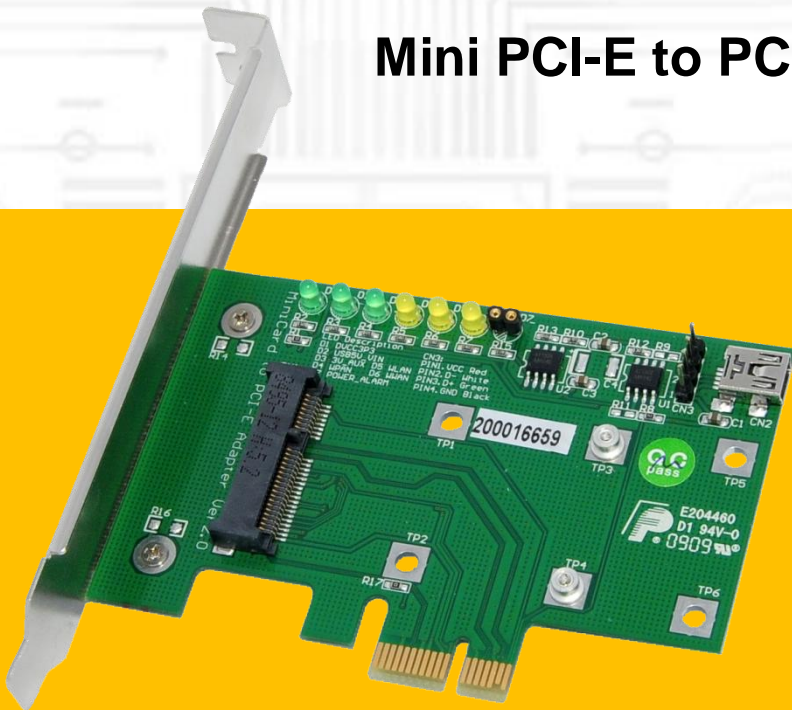

Mini PCI-E to PCI-E adapter

MP2

The PCI-E Mini Card passive adapter is designed for desktop PCs that convert Mini-Card to USB port or standard PCI-Express 1x slot.

You can insert your USB type minicard to this adapter then plug to USB port through USB cable.

Or insert your PCI-E type mini-card into this adapter then insert to PCI-E 1x connector

Function:

- Allows user to test PCI Express Mini modules on the PCI Express slot or USB port
- Supports two primary system bus interface: PCI Express and USB
- Supports all of Mini-Cards such as SSD, turbo memory, 3G,CDMA, WLAN,WLAN, MODEM Mini Card to desktop PC.