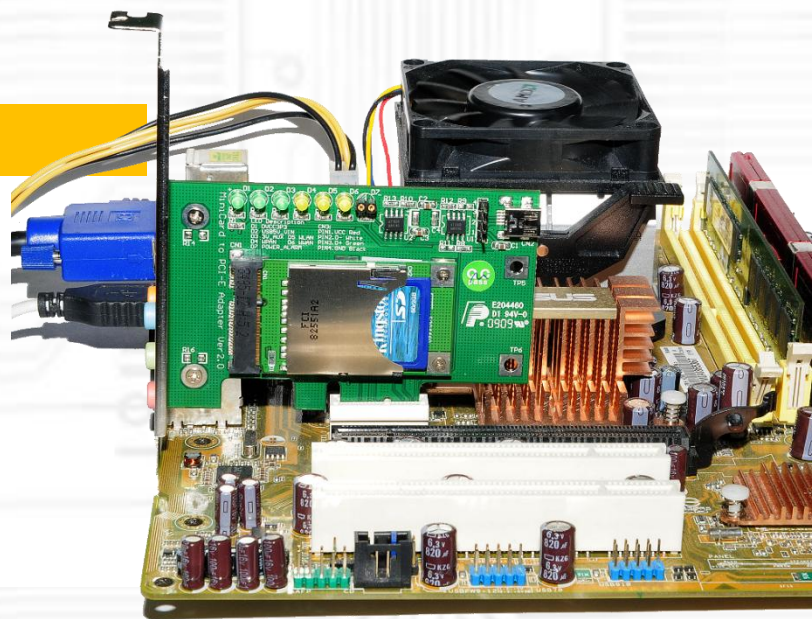

Mini PCI-E to PCI-E adapter

MP2

The PCI-E Mini Card passive adapter is designed for desktop PCs that convert Mini-Card to USB port or standard PCI-Express 1x slot.

You can insert your USB type minicard to this adapter then plug to USB port through USB cable.

Or insert your PCI-E type mini-card into this adapter then insert to PCI-E 1x connector

Function:

- Allows user to test PCI Express Mini modules on the PCI Express slot or USB port
- Supports two primary system bus interface: PCI Express and USB
- Supports all of Mini-Cards such as SSD, turbo memory, 3G,CDMA, WLAN,WLAN, MODEM Mini Card to desktop PC.

System Requirements:

- PCI-Express 1x slot or USB port
- Windows 2000, XP, Vista 32/64
- Linux

Package Contents:

Mini PCI-E / PCI-E adapter x1 USB to mini-USB cable x1

As a New manufacturer of quality computer connectivity products since 2009/Mar, BPLUS technology brings to market a broad range of upgrade products. These products bridge the connection between Desktop/Notebook systems and external peripherals.